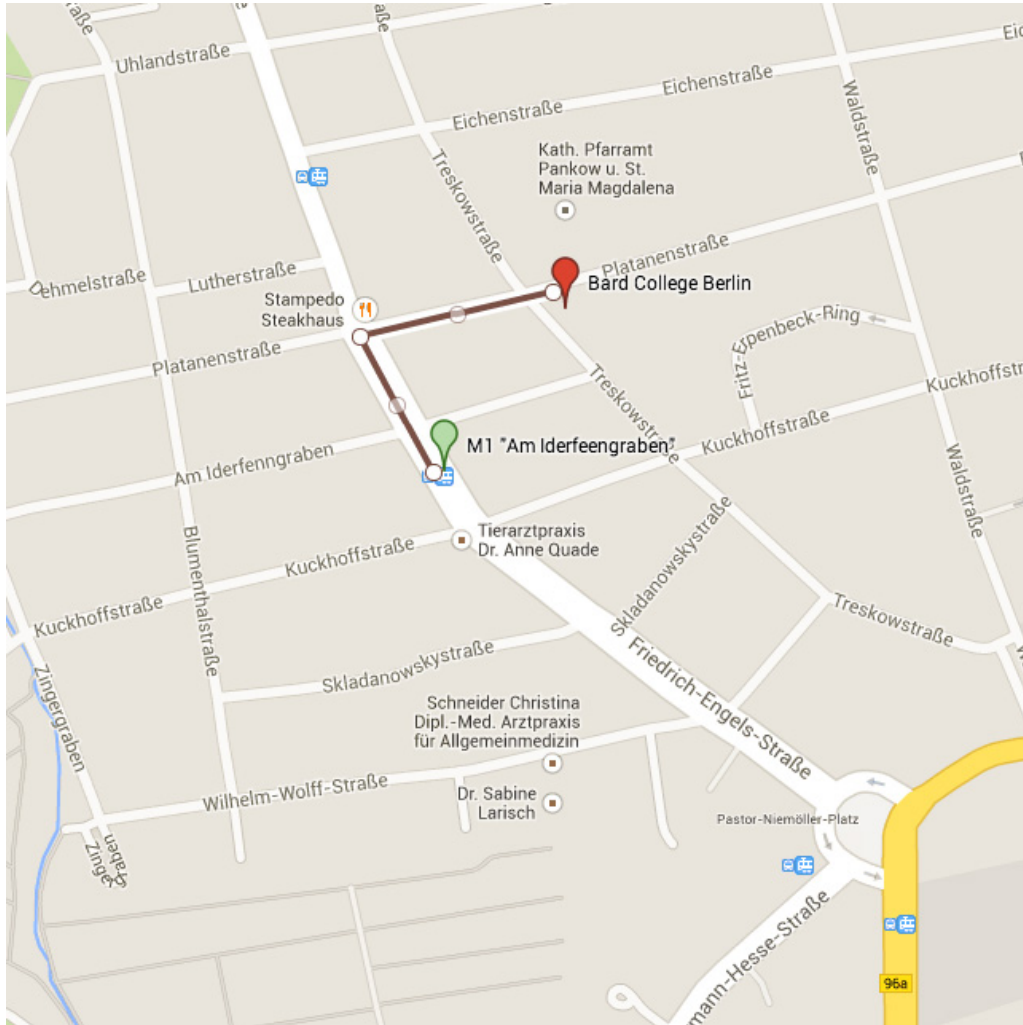

Bard College Berlin, A Liberal Arts University  
Platanenstr. 98a  
13156 Berlin-Pankow

Directions – arrival by public transportation (BVG)

Getting to Bard College Berlin using the Berlin public transportation network (BVG) is easy. Once you have reached the **S/U-Bahn station Pankow**, take **Tram M1** in the direction **Rosenthal Nord** (attention: the M1 going in the direction Niederschönhausen/Schillerstr. stops far from our grounds). Get out at the tram stop „**Am Iderfengraben**.“ Exit the train, walk for a block in the direction the tram was going, and then take a turn right, onto Platanenstrasse. Our building is in Platanenstr. 24 on the left-hand side, right after the first crossroad.