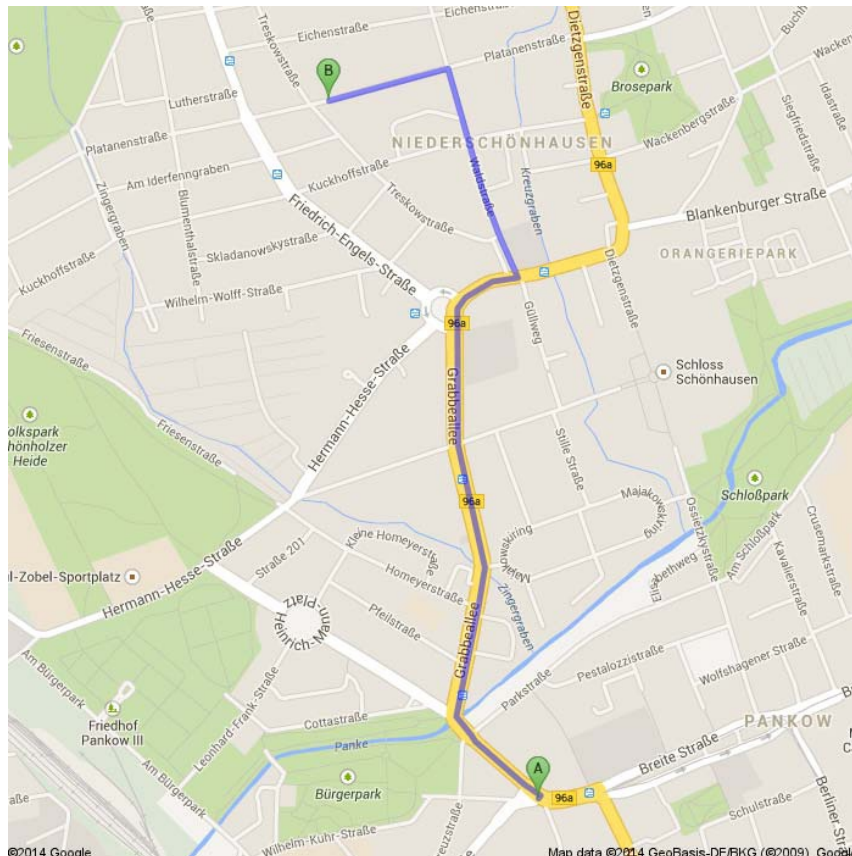

Bard College Berlin, A Liberal Arts University
Platanenstr. 98a
13156 Berlin-Pankow

Directions – arrival by personal car

From Prenzlauer Berg:

Take the Schönhauser Allee (B96a) direction Pankow.
Right before U-Bahnhof Vinetastraße turn diagonally to the left into Mühlenstraße (B96a).
At the end of Mühlenstraße turn left into Breite Straße (B96a).
Follow the road along Grabbeallee (B96a).
After a right turn at Pastor Niemöller Platz, turn left into Waldstraße right before REWE.
Follow the road, pass Kuckhoffstraße and then immediately after turn left into Platanenstraße.
The building P98a is right before the first crossroad - Platanenstraße/Treskowstraße - on the left side.

From Wedding:

Follow Pankstraße and then Prinzenalle into Wollankstraße.
At the end of Wollankstraße turn left into Schönholzer Straße (B96a).
Follow the road along Grabbeallee (B96a).
After a right turn at Pastor Niemöller Platz, turn left into Waldstraße right before REWE.
Follow the road, pass Kuckhoffstraße and then immediately after turn left into Platanenstraße.
The building P98a is right before the first crossroad - Platanenstraße/Treskowstraße - on the left side.